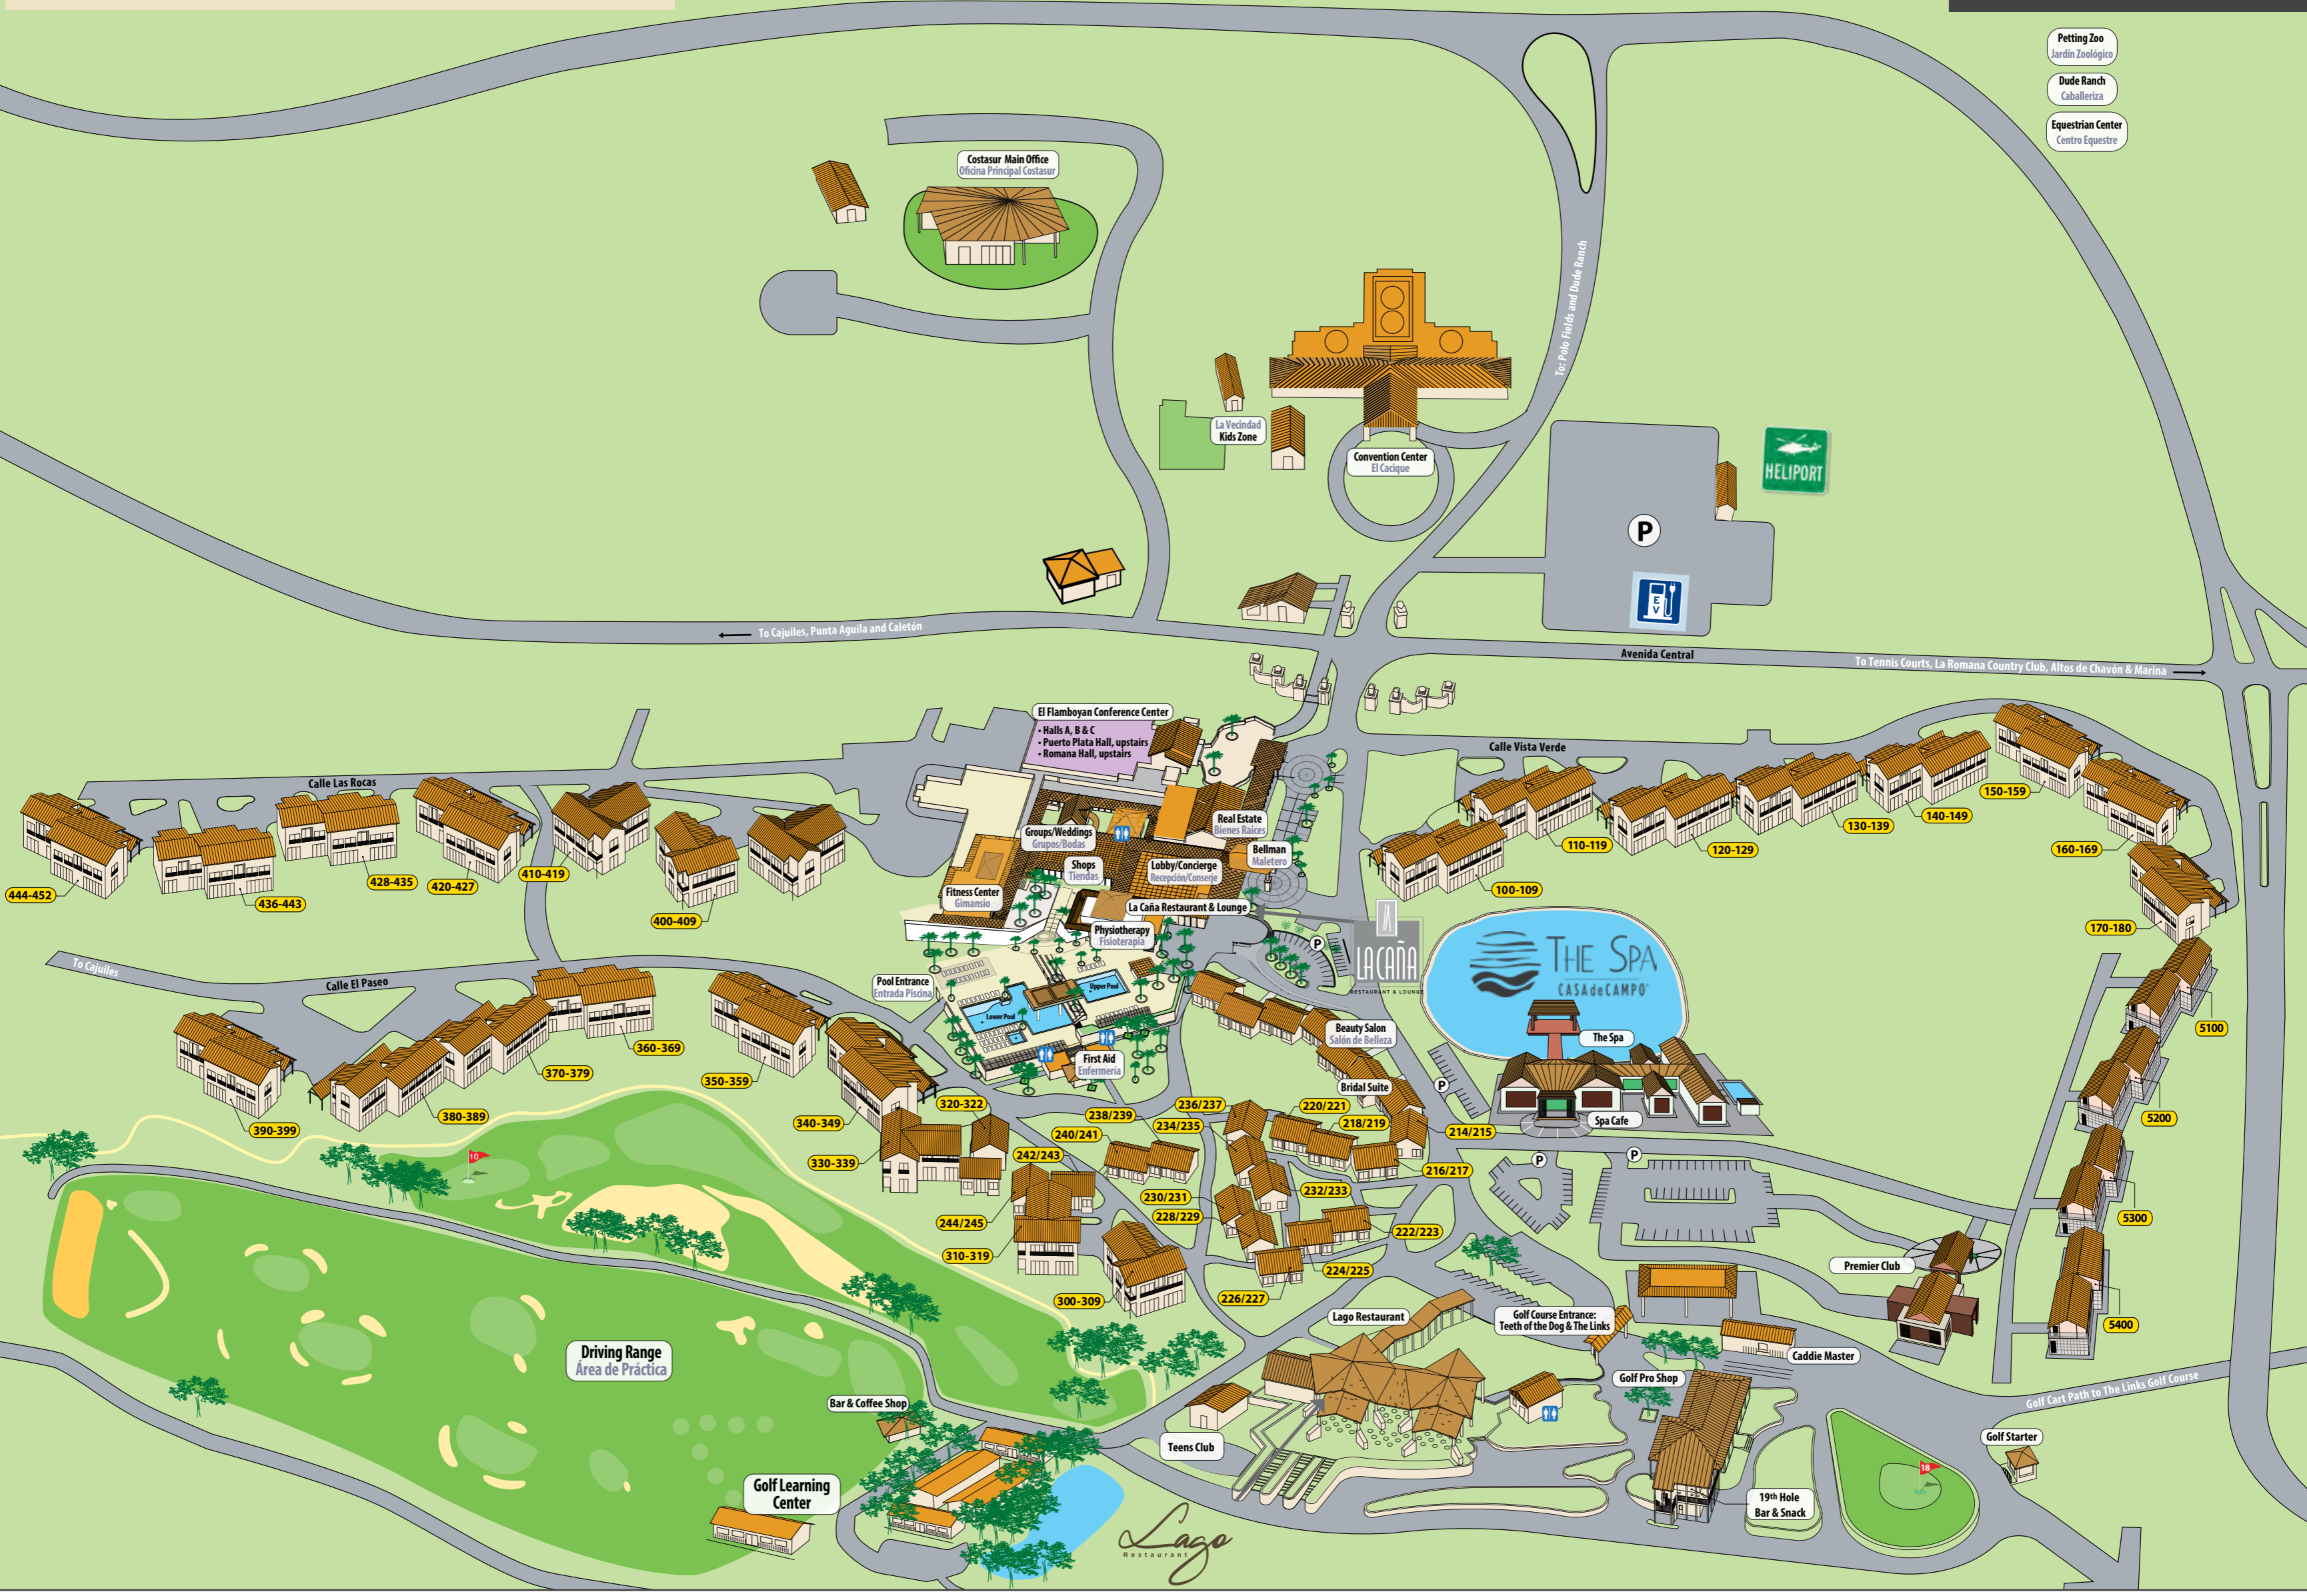

MAIN HOTEL MAP