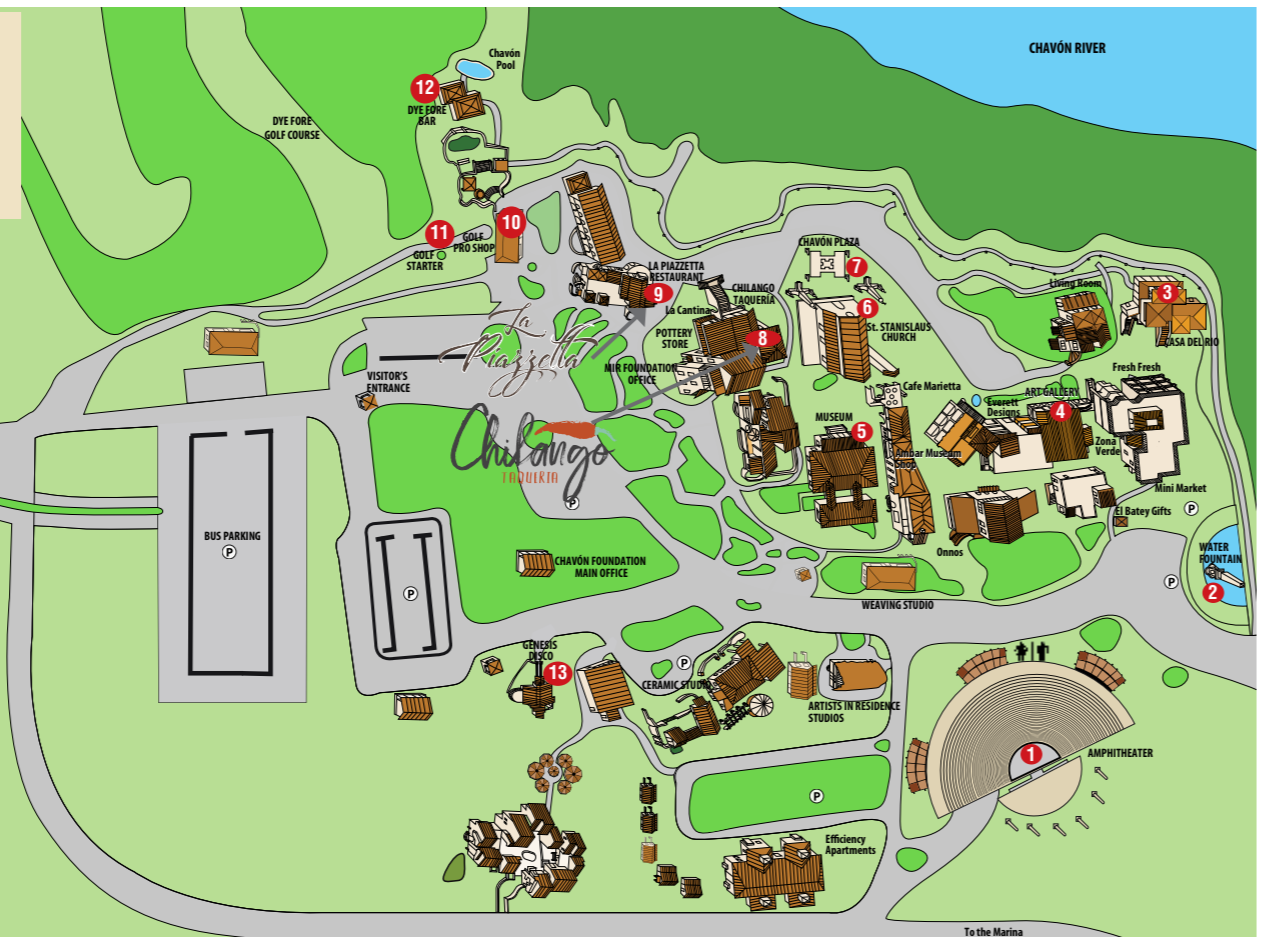

CRUISE SHIP PORT CALETON

MAP LEGEND

	VILLAS		WALKING PATH DISTANCES:
	PUBLIC AREAS		5 Km
	GOLF FIELDS		5.8 Km
	SWIMMING POOLS		2.5 Km
	ATM		5 Km
			5.8 Km

CARIBBEAN SEA

CASA DE CAMPO GIFT CARDS

The ideal gift to enjoy dinner, practice sports or for a spa day!

For more information please call Concierge at Ext.3165

**MINITAS BEACH CLUB
FAMILY POOLS & FOOD TRUCKS
CATALINA ISLAND BEACH SHUTTLE**

MINITAS

MARINA

CASA DE CAMPO INFORMATION OFFICE

MAIN HOTEL MAP

Altos de Chavón Map

- 1 Amphitheater
- 6 St. Stanislaus Church
- 11 Dye Fore Starter
- 2 Water Fountain
- 7 Chavón Plaza
- 12 Dye Fore Bar
- 3 Casa del Rio
- 8 Chilango Taqueria
- 13 Genesis Club
- 4 Art Gallery
- 9 La Piazzetta Restaurant
- 10 Dye Fore Pro Shop
- 5 Museum of Archaeology

Marina Map

- 1 Coconut Mall
- 5 Yacht Club
- 9 Casa de Campo Concierge Office
- 2 Movie Theater
- 6 Causa Restaurant
- 10 Harbor Master
- 3 Casa del Rio
- 7 Real Estate Sales
- 11 La Casita Restaurant
- 4 Marina Riverside Center
- 8 Pharmacy
- 12 SBG Restaurant